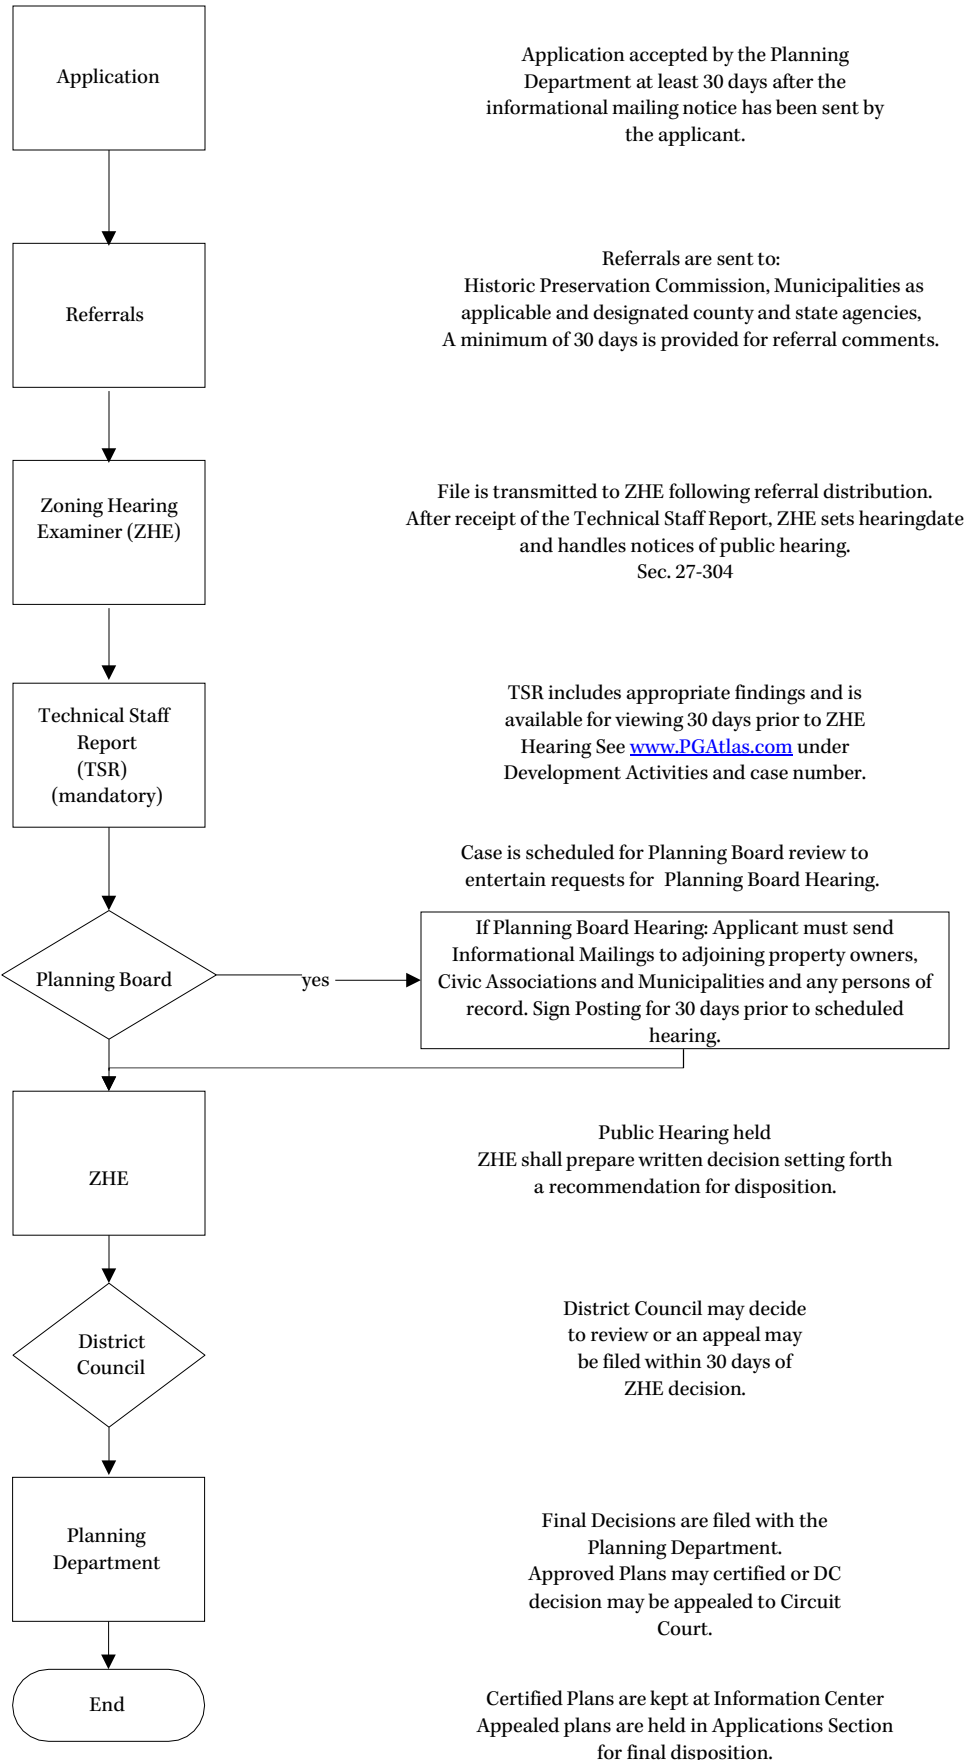

Special Exception

Approximate process time 8-10 months

FOR PRIOR ORDINANCE ONLY