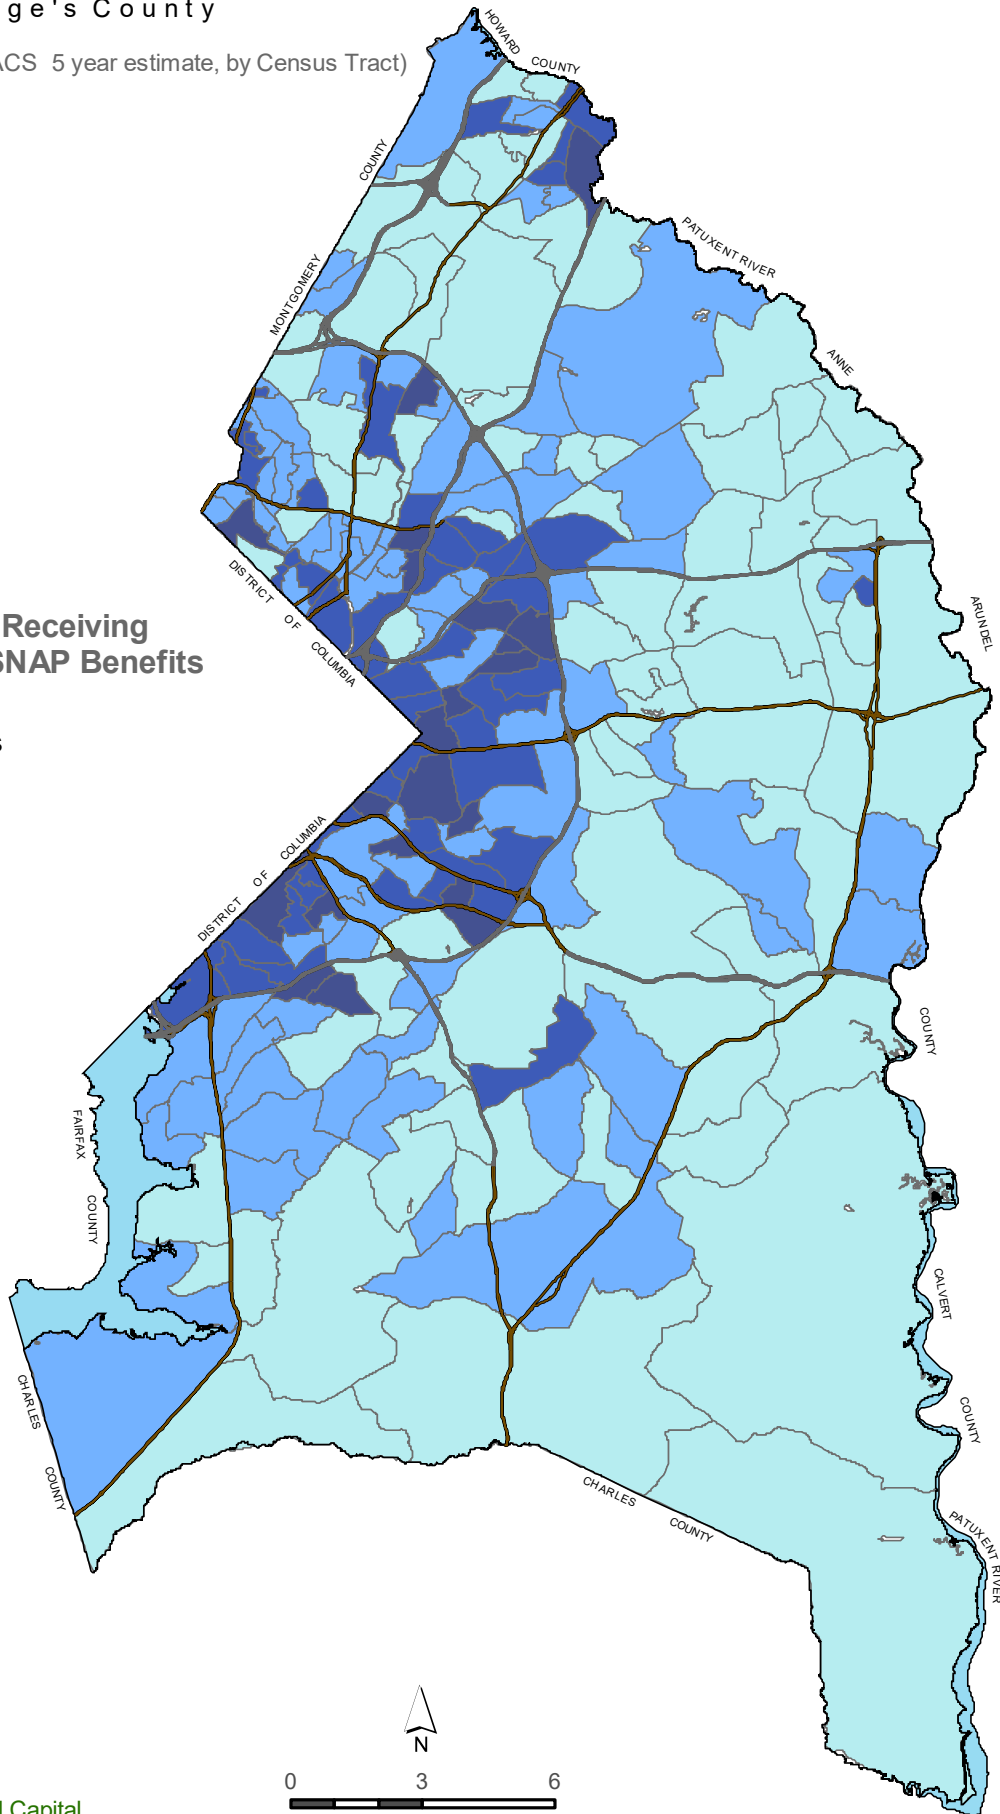

2015-2019 Percentage of Households Receiving Food Stamps SNAP Benefit

Prince George's County

American Community Survey (ACS 5 year estimate, by Census Tract)

% Households Receiving Food Stamps/SNAP Benefits

The Maryland-National Capital
Park & Planning Commission
Prince George's County Planning Department

Map Updated: January 2021, A. Graham

For more information about the Census, ACS and the methodology, visit the U.S Census Bureau at <http://www.census.gov>